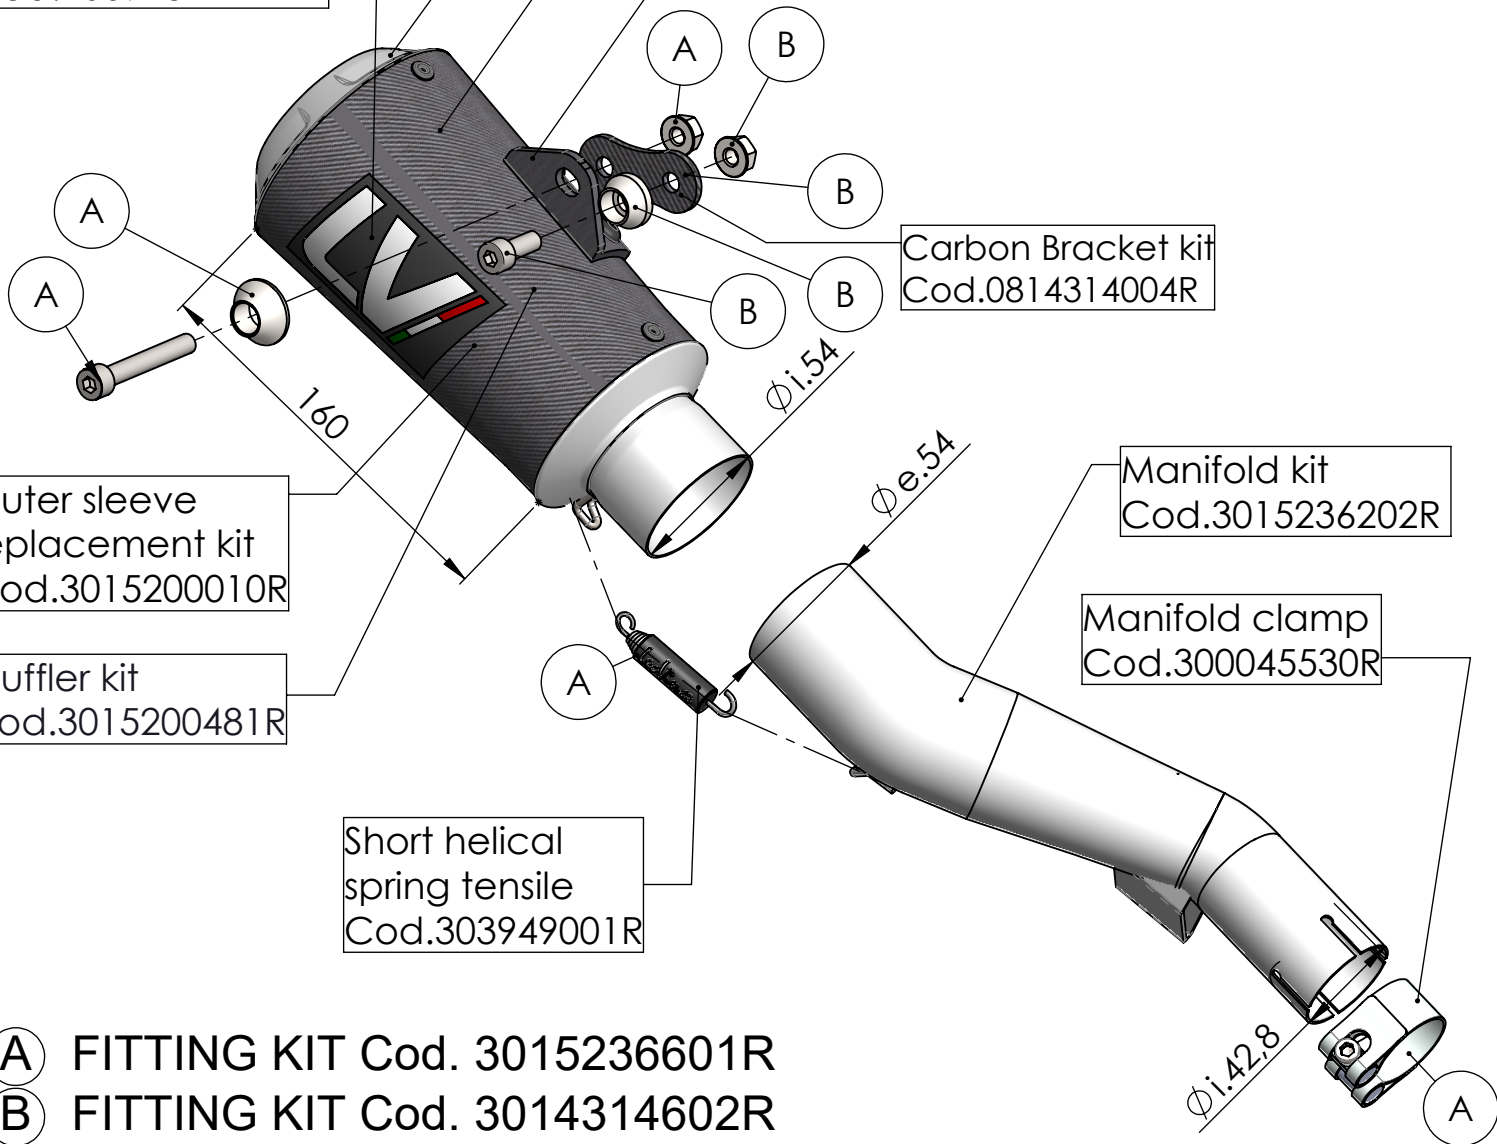

S.s End cap set
Cod.309746701R

Muffler repack kit
Cod. 414204R

Carbon bracket kit
cod.3015200561R

Aluminium plate
cod.206925R

Carbon Bracket kit
Cod.0814314004R

Outer sleeve
replacement kit
Cod.3015200010R

Manifold kit
Cod.3015236202R

Muffler kit
Cod.3015200481R

Manifold clamp
Cod.300045530R

Short helical
spring tensile
Cod.303949001R

(A) FITTING KIT Cod. 3015236601R

(B) FITTING KIT Cod. 3014314602R

ART. 15236C SPARE PARTS

HONDA CB 500F / CBR 500R / CB 500X
(fits with original centre stand)

SLIP-ON - LV-10 - CARBON